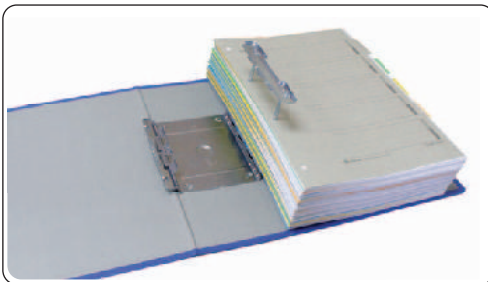

King File Super Dotch

Multi-sizes for your selections

Two sides openable mechanism

Open from the left

Open from the right

Store large number of documents

Authorised Distributor for INDIA
JEYSONS INDUSTRIES
 Mob: +91-91677 00983
 Email: files@jeysons.com

Take out the spine papers
 to make documents title

Item code	Color	Size	Dimension (WxDxH) mm	Capacity (sheets)	Package (inner/outer)
1473GSV		A4S - 3 cm	243 x 46 x 307	300	10/40 pcs
1475GSV	B ● EL Gr	A4S - 5 cm	243 x 66 x 307	500	10/40 pcs
1478GSV		A4S - 8 cm	243 x 96 x 307	800	10/30 pcs
1470GSV	B ● Gr	A4S - 10 cm	243 x 116 x 307	1000	10/20 pcs

King File Super Dotch

Two sides openable mechanism

Item code	Color	Size	Dimension (WxDxH) mm	Capacity (sheets)	Package (inner/outer)
1503E	B Gr	A3E - 3 cm	441 x 46 x 314	300	10/20 pcs
1505E		A3E - 5 cm	441 x 66 x 314	500	10/20 pcs